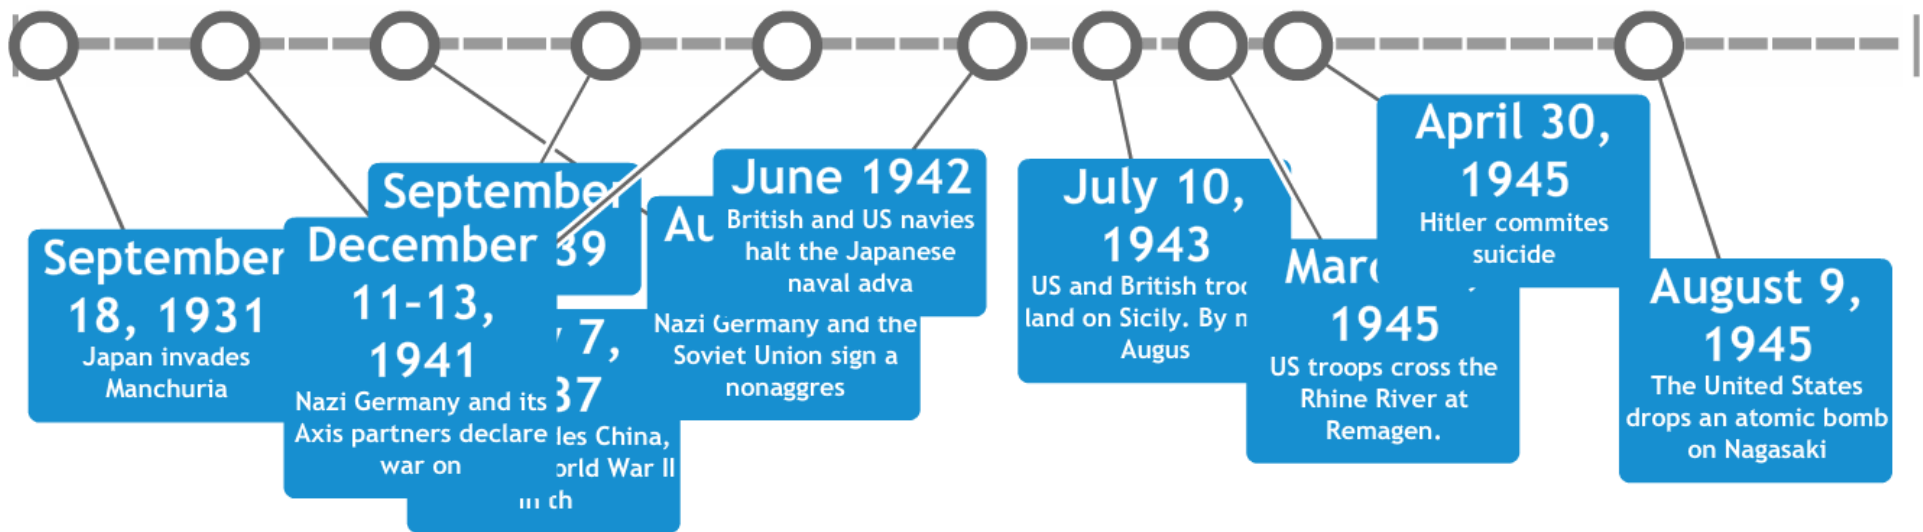

TIMELINE

World war II

By: Manika

TIMELINE

World war II

By: Manika

Items:

- September 18, 1931
- July 7, 1937
- August 23, 1939
- September 17, 1939
The Soviet Union invades Poland from the east.
- December 11-13, 1941
- June 1942
- July 10, 1943
- March 7, 1945
- April 30, 1945
- August 9, 1945